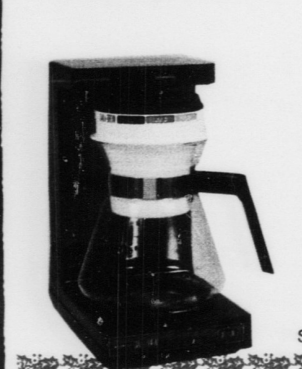

Norelco 10 cup Electric Filter Percolator
Save 11.07 off Our Regular Price!
Sale Price 21.91
Less Rebate 5.00
Final Cost 16.91
Our Regular 27.99
$5 Rebate From Norelco
21⁹¹