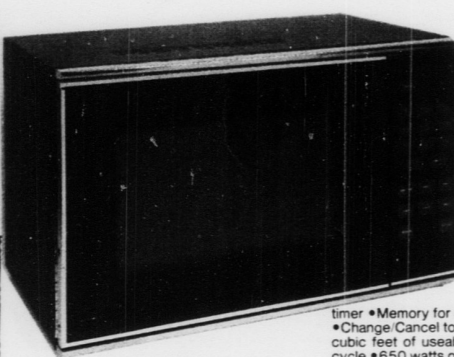

Fay's DRUGS *Christmas Sale*

Presto Electric PN1 Pop Corn Now Pop Corn Maker
Crisp, Dry, or Hot Butter Popcorn - Air Popped Nonstop!
Our Regular 33.99
26⁹⁶

Proctor-Silex Electric Steam & Dry Iron #T117B
Our Regular 12.99 each
10⁴⁴ each

Proctor-Silex 2 slice Electric Toaster
Our Regular 12.99 each
10⁴⁴ each

General Electric Portable Mixer M24
Our Regular 11.99
8⁹⁹

#3104 4 quart Rival Electric Crock Pot Non-removable
Our Regular 14.99
11⁹¹

#MCS8100
Our Regular 399.99
344⁸⁸