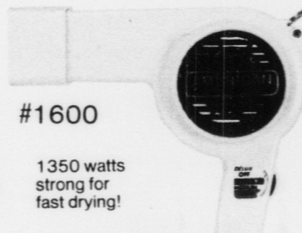

1350 watt Electric American Hair Dryer
Our Regular 10.99
7⁸⁸