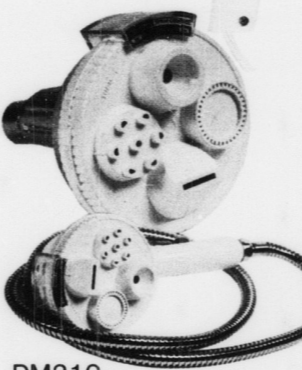

Pollenex DM110 Showerhead Massager
Sale Price 12.88
Less Rebate 3.00
Final Cost 9.88
Save $6 Off Our Regular Price!
Our Regular 15.99
$3.00 Rebate FROM POLLENEX
12⁸⁸