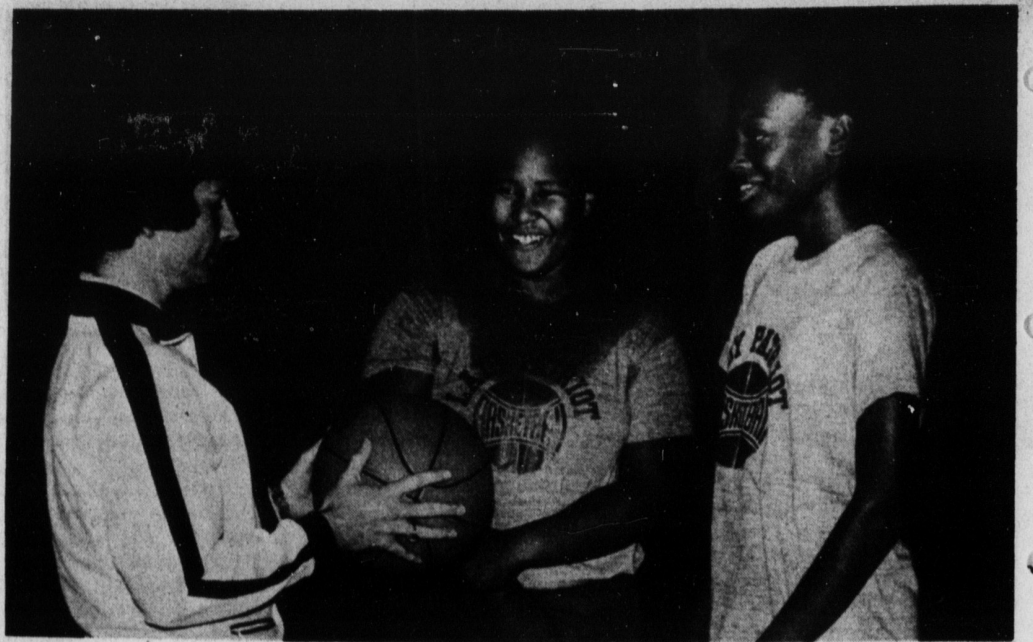

Coach Albergine singled out Angie Adams for her defensive play and Teresa Freeman for her all-round performance in a reserve role.

"Defensively, we must tighten up our zone," Albergine said. "Grandview was able to drive straight through it and score entirely too much."

"At times we made some really good plays and it felt good to win the first game," she said. "But we'll have to work on our weak points if we want to have a good game against East McDowell."

Lavar Curry scored 25 points and Pete Alexander 16 to lead the jayvee boys, who played their first game under new coach David Hart. Alexander also pulled down nine rebounds and Brad Reynolds helped out in the scoring department with eight points.

"We had excellent floor play," said Hart. "The boys played well together. We had a few mistakes that we need to eliminate but otherwise, I was really happy with the way we played."

Tippy Curry scored 16 points and Sonya McClain added 12 to

lead the jayvee girls.

"We played well considering it was our first game of the season," said Coach Becky Summitt. "Everyone hustled and gave a hundred percent the entire game. But we made a lot of mental errors. We have a lot of improvements to make both offensively and defensively, but with a lot of hard work I am sure we can give any team in our conference a tough game."

The varsity teams remain at home today to host East McDowell in a pair beginning at 4 o'clock. The jayvees play East on the road, also at 4.

Photo by Gary Stewart

JAYVEE CAPTAINS—Kings Mountain Junior High's jayvee girls basketball coach, Becky Summitt, left, talks to her co-captains Tippi Curry and Sonya McClain. The Lady Pats, 1-0 in Western Conference play, travel to East McDowell today.