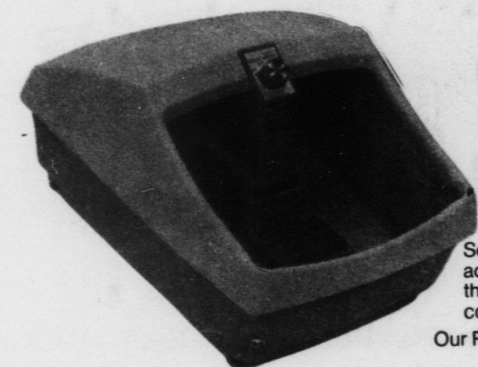

Clairol Electric #FF-1
Foot Fixer
Foot care system
Soothes tired
aching feet with
thermostatically
controlled heat
Our Regular 32.99 **28.99**