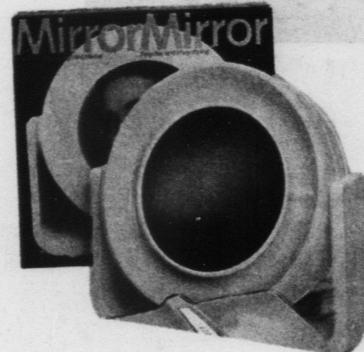

Clairol Electric #RM2
Mirror Mirror
All purpose lighted
make-up mirror
Regular and
Magnifying
Our Regular 14.49 **11.99**