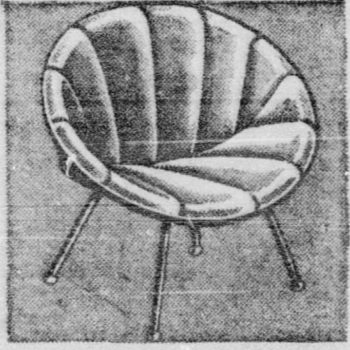

Only **\$7.95** Per Square Yard

12x12 \$127.20  
9x12 \$95.40  
12x15 \$159.00

Buy Now! Save Now!

23" Admiral rollabout TV,  
**\$199.95**  
\$10 Down

Double bonus! You get a 23" Admiral television with mahogany rollabout stand that enables you to move TV from room to room at this low sale price. 1962 model set has tinted optic filter for no glare viewing, push-pull on and off control and lighted channel indicator.

1962 model Admiral stereo  
**\$168**  
\$5 Down

Thrill to the sound of stereo with this 1962 model Admiral stereo. Precision-built 4-speed record player and 4 balanced full-range stereo speaker . . . in an exquisitely styled contemporary mahogany cabinet. Complete control center. Specially priced!

Saucer Chair  
**\$19.88**  
\$2 Down

The Saucer Chair is the latest decorative piece of furniture on the market. Light and inexpensive, it can be moved to any room when extra seating is needed. Upholstered in supporting plastic.