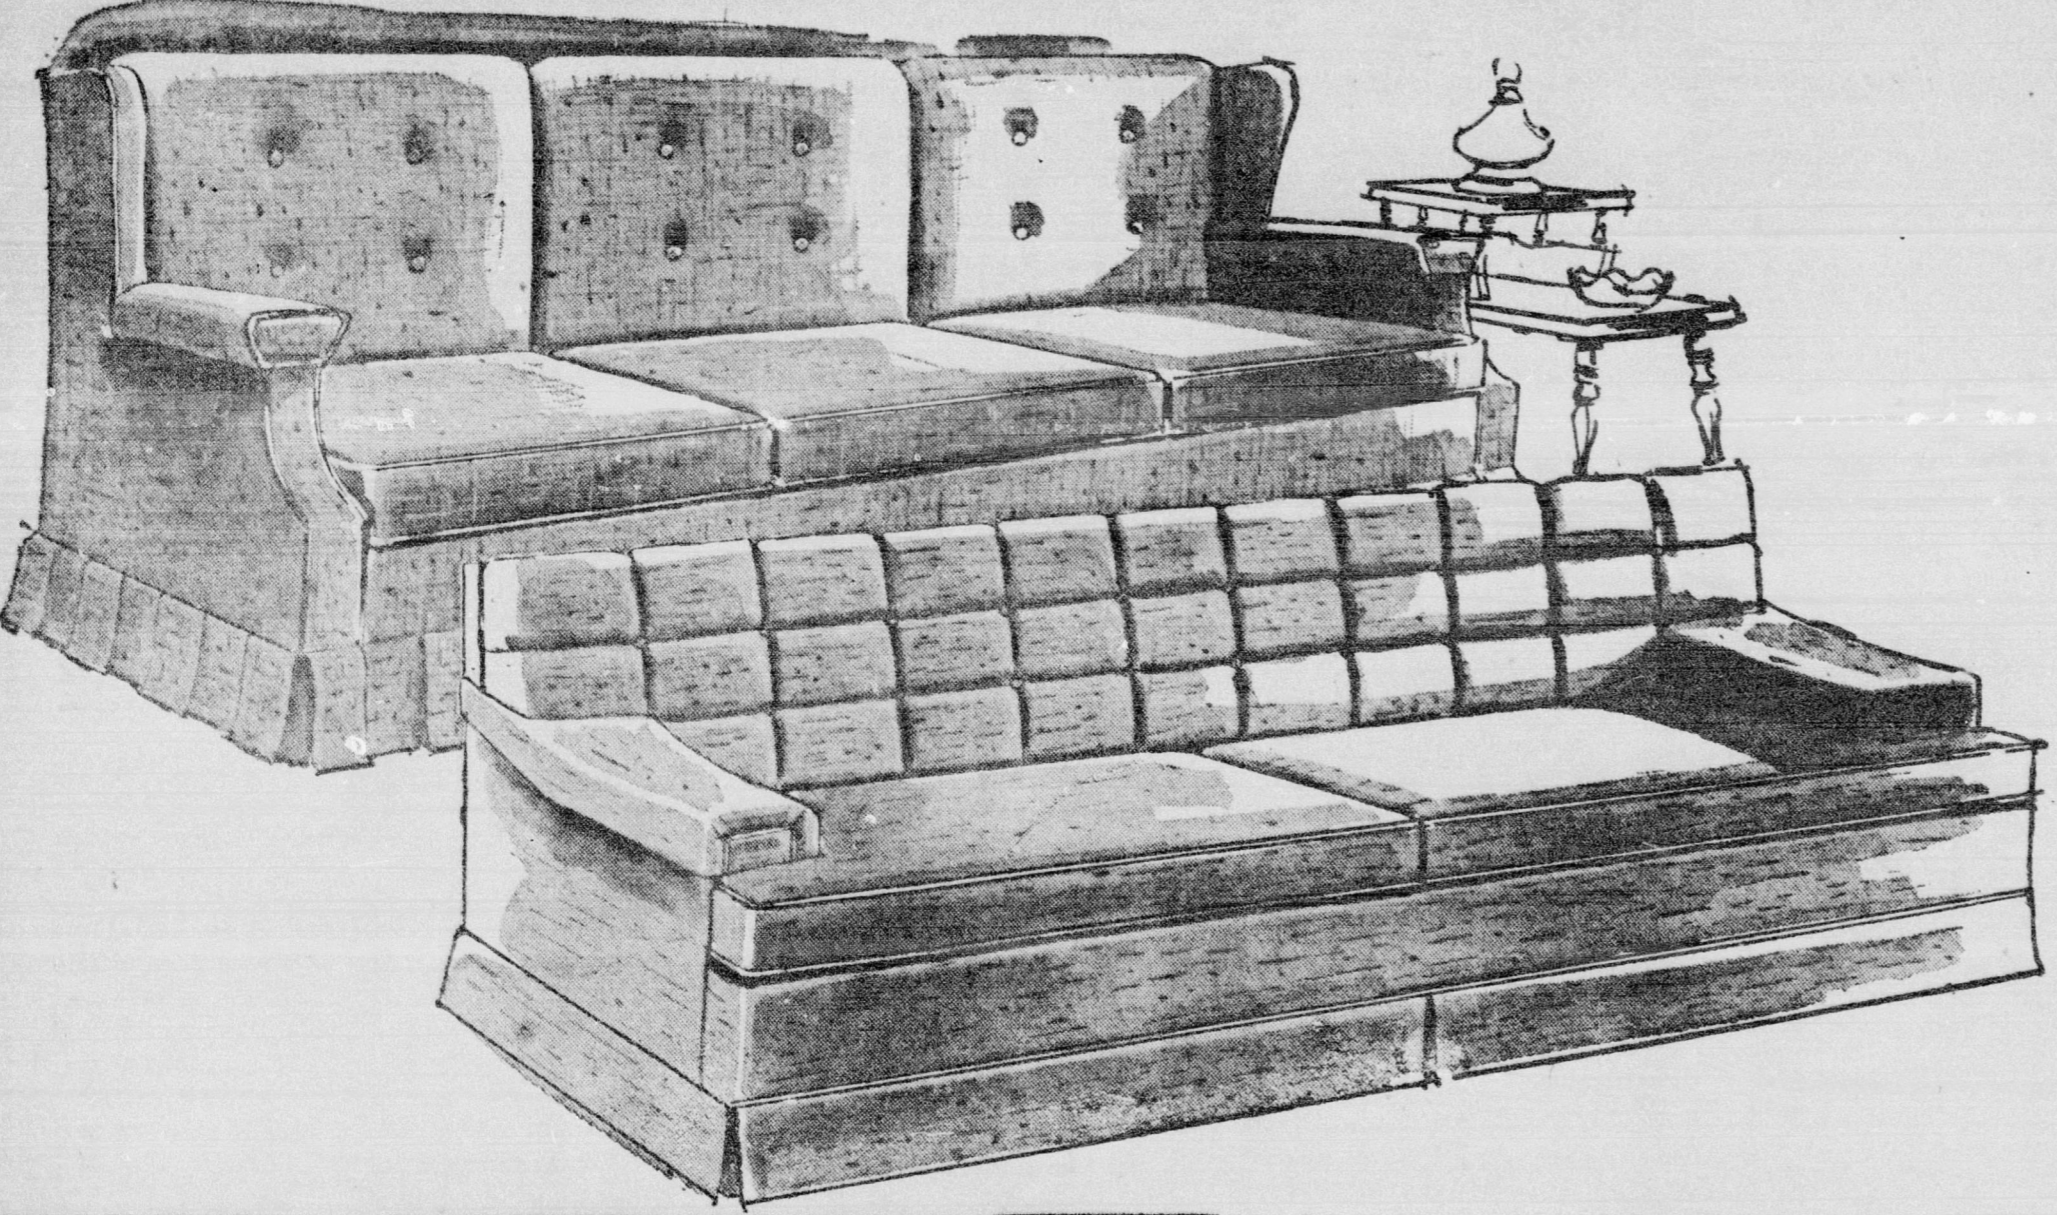

**Rhodes**  
furniture  
serving the south since 1875

choice of sofas . . . for people with limited budgets but unlimited good taste . . . contemporary or early american

Your Choice **\$138** \$5.00 Down

You'll really like the colonial styling of this Early American sofa . . . budget-priced to give you more for your money. Quality constructed by Stratford . . . featuring wing back, smart pleated skirt and button-tufted back styling. Comfortable celcloud cushions are reversible and zippered for longer wear. Select brown, beige or green tweed or brown or beige print.

85" contemporary sofa looks just right with modern or traditional furnishing . . . and the price is just right, too! Features Stratford's renowned master tailoring with weighted, lined skirt and biscuit-tufted back. Reversible, zippered t-cushions give extra comfortable seating. Attractive waffle-weave material in beige, brown, turquoise or champagne. Convenient terms arranged.

Saucer Chair  
**\$19.88**  
\$2 Down

The Saucer Chair is the latest decorative piece of furniture on the market. Light and inexpensive, it can be moved to any room when extra seating is needed. Upholstered in supporting plastic.