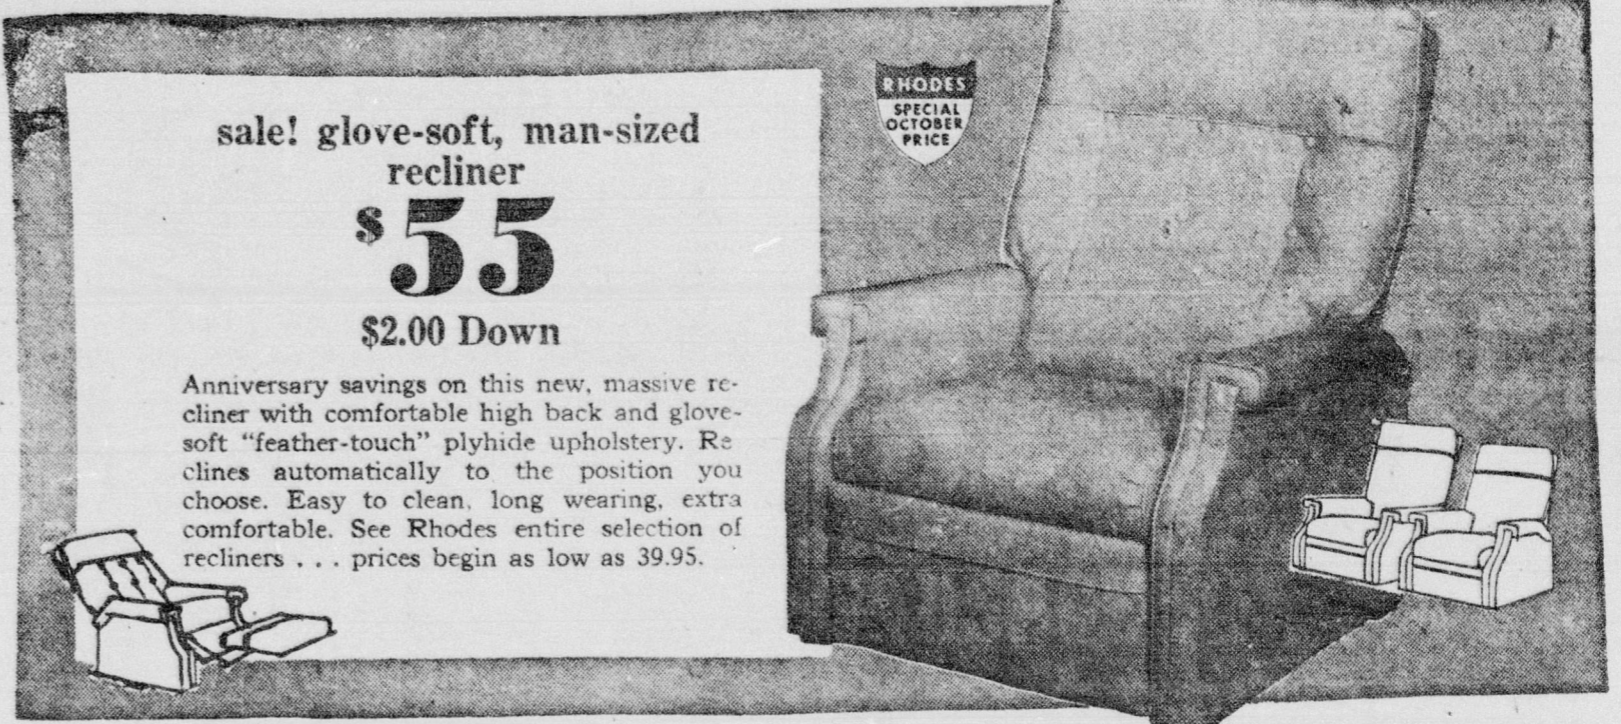

sale! glove-soft, man-sized recliner
$55
$2.00 Down

Anniversary savings on this new, massive recliner with comfortable high back and glove-soft "feather-touch" plyhide upholstery. Reclines automatically to the position you choose. Easy to clean, long wearing, extra comfortable. See Rhodes entire selection of recliners . . . prices begin as low as 39.95.

Shop Every Department For Outstanding Values During Our Big 86th Anniversary Sale