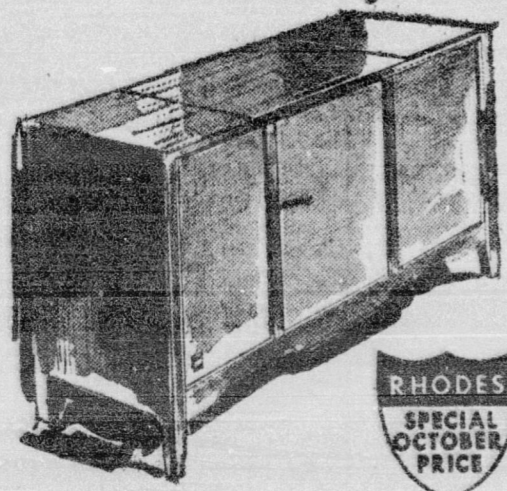

Only **\$7.95** Per Square Yard

12x12 \$127.20  
9x12 \$95.40  
12x15 \$159.00

Buy Now! Save Now!

23" Admiral rollabout TV,  
**\$199.95**  
\$10 Down

Double bonus! You get a 23" Admiral television with mahogany rollabout stand that enables you to move TV from room to room at this low sale price. 1962 model set has tinted optic filter for no glare viewing, push-pull on and off control and lighted channel indicator.

1962 model Admiral stereo  
**\$168**  
\$5 Down

Thrill to the sound of stereo with this 1962 model Admiral stereo. Precision-built 4-speed record player and 4 balanced full-range stereo speaker . . . in an exquisitely styled contemporary mahogany cabinet. Complete control center. Specially priced!