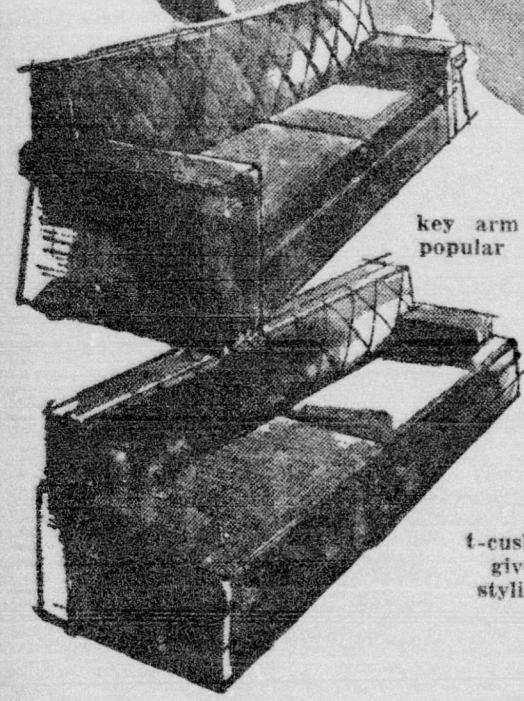

hideaway beds give you 24-hr. comfort.. 2 styles

149⁹⁵
$5 Down

These useful hideaway beds will give you 24 hours of comfort and service . . . your choice of 2 popular modern styles priced for your greater savings during Rhodes 86th Anniversary Sale! Use as a sofa during the day . . . a spacious bed for two at night. Ideal for the efficiency apartment, den-guest-room or living room! Easily converts to bed . . . 252 coil innerspring mattress gives firm, restful support. Both styles attractively styled with diamond welt backs and straight clean lines. Durable frame of select kiln-dried hardwood . . . quality constructed for years or active use. Complete selection of decorator colors. Choose your hideway today!

t-cushion style gives long, stylish look